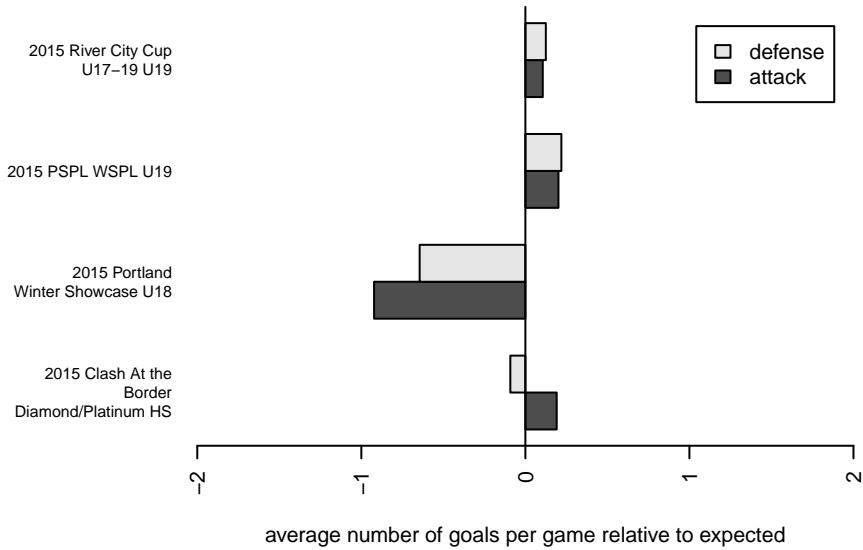

# Washington East SC Seely B97

Washington East SC  
 Spokane, WA  
 B97 total strength=1770  
 attack=30.83 defense=26.99  
 fall league = PSPL WSPL U19

alt names used:  
 Washington East Soccer Club B97 Seely

Venues played:  
 2015 Clash At the Border Diamond/Platinum H:  
 2015 River City Cup U17-19 U19  
 2015 PSPL WSPL U19  
 2015 Portland Winter Showcase U18

**Washington East SC Seely B97**  
 Dots are actual minus expected GF (blue circles) and GA (red triangles).  
 Blue line is smoothed change in attack strength. Red is smoothed change in defense strength.

**attack and defense variance (black dot)  
relative to other teams  
and top 10 in region**

**attack and defense rating  
relative to others at age  
and all opponents in last 13 months**

**Performance relative to 13 month average**