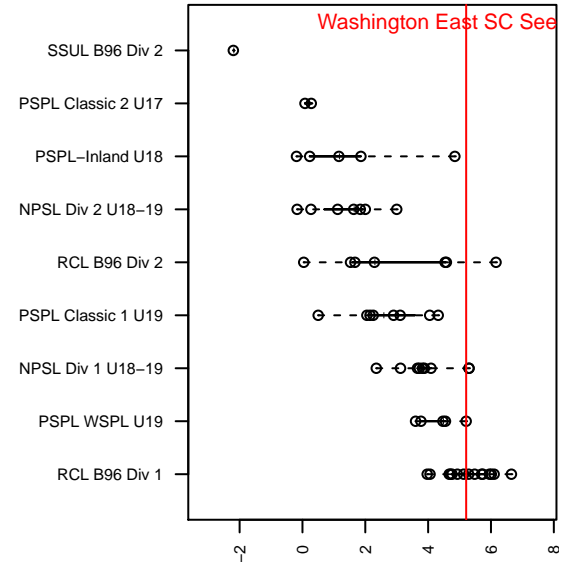

# Washington East SC Seely B97

Washington East SC  
 Spokane, WA  
 B97 total strength=1770  
 attack=30.83 defense=26.99  
 fall league = PSPL WSPL U19

alt names used:  
 Washington East Soccer Club B97 Seely

Venues played:  
 2015 Clash At the Border Diamond/Platinum H:  
 2015 River City Cup U17-19 U19  
 2015 PSPL WSPL U19  
 2015 Portland Winter Showcase U18

**Washington East SC Seely B97**  
 Dots are actual minus expected GF (blue circles) and GA (red triangles).  
 Blue line is smoothed change in attack strength. Red is smoothed change in defense strength.

**attack and defense variance (black dot)  
relative to other teams  
and top 10 in region**

**attack and defense rating  
relative to others at age  
and all opponents in last 13 months**

**Performance relative to 13 month average**