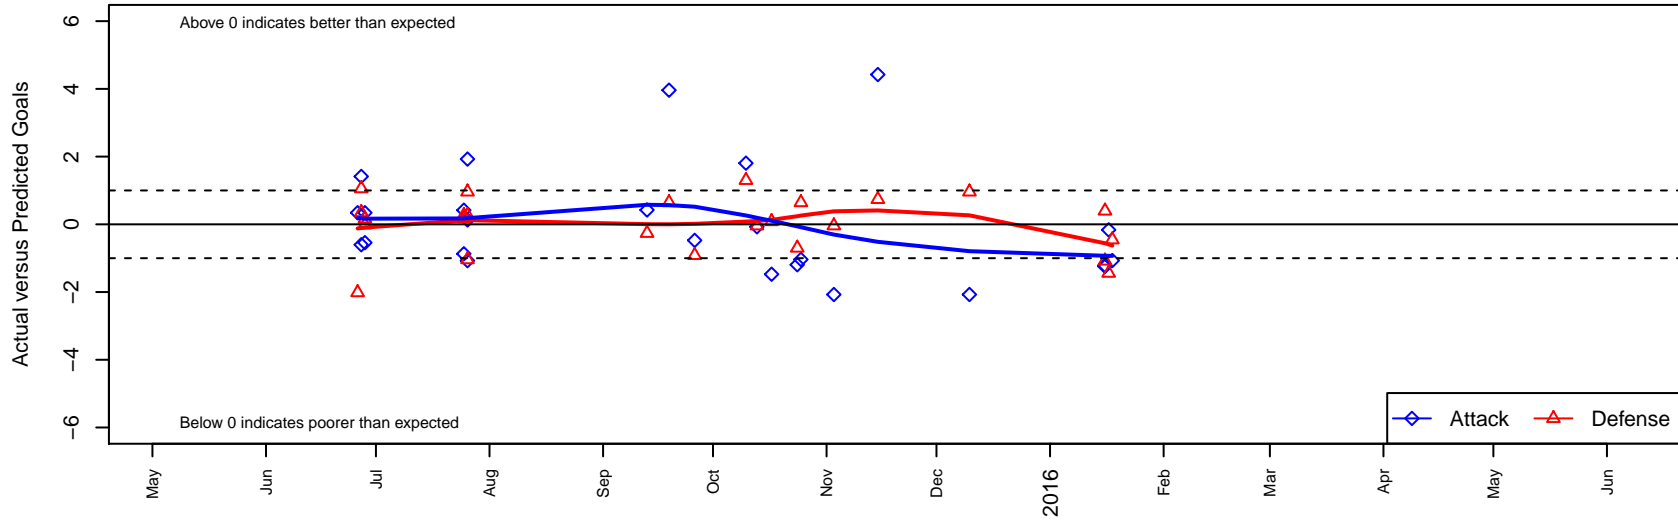

# Washington East SC Seely B97

Washington East SC  
 Spokane, WA  
 B97 total strength=1770  
 attack=30.83 defense=26.99  
 fall league = PSPL WSPL U19

alt names used:  
 Washington East Soccer Club B97 Seely

Venues played:  
 2015 Clash At the Border Diamond/Platinum H:  
 2015 River City Cup U17-19 U19  
 2015 PSPL WSPL U19  
 2015 Portland Winter Showcase U18

**Washington East SC Seely B97**  
 Dots are actual minus expected GF (blue circles) and GA (red triangles).  
 Blue line is smoothed change in attack strength. Red is smoothed change in defense strength.

**attack and defense variance (black dot)  
relative to other teams  
and top 10 in region**

**attack and defense rating  
relative to others at age  
and all opponents in last 13 months**

**Performance relative to 13 month average**